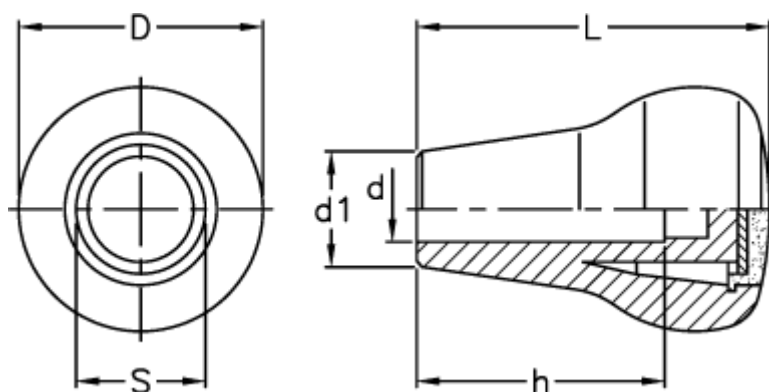

Article number: 2304026612

Description: E+G Handle w/transparent cap
IEL.65 N-12-H

Measures

d = 12

D = 45

d1 = 21

h = 50

L = 65